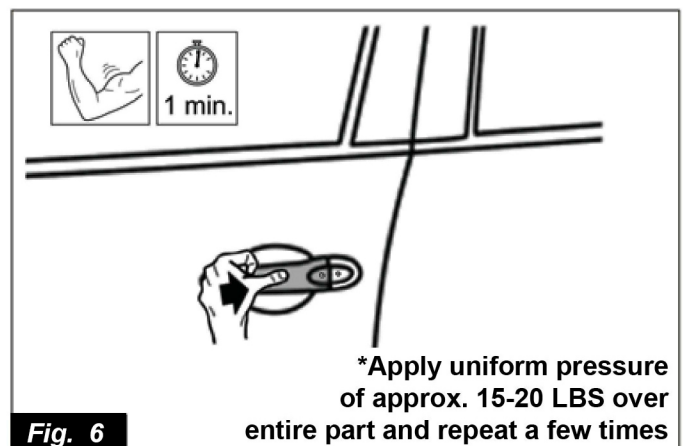

LIST OF PARTS

No.	PART NAME	Q.TY
1	Grip cover without I-Key	2
2	Key escut	1
3	Escut	1
4	Primer tissue	1
5	Installation Instruction ReplacementTemplate	1

TOOLS REQUIRED

NOTE: Dealer Installation Recommended

Fig. 1

Fig. 2

Fig. 3

Fig. 4

Fig. 5

Fig. 6

***Apply uniform pressure
of approx. 15-20 LBS over
entire part and repeat a few times**

Fig. 13