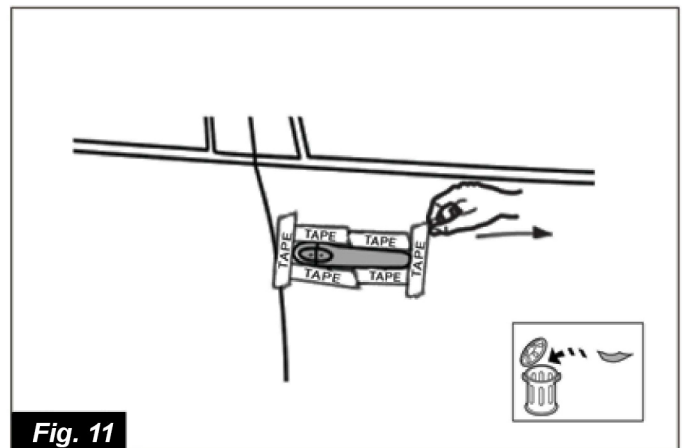

NISSAN

Part Number

KE605-1K051XX

(XX designates color)

Versa - Note

Nissan International S.A.

Made in Italy

Part Name: Front Door Handle Covers - Painted (without I-Key)

LIST OF PARTS

No.	PART NAME	Q.TY
1	Grip cover without I-Key	2
2	Key escut	1
3	Escut	1
4	Primer tissue	1
5	Installation Instruction ReplacementTemplate	1

TOOLS REQUIRED

NOTE: Dealer Installation Recommended

Fig. 1

Fig. 2

Fig. 3

Fig. 4

Fig. 5

Fig. 6

***Apply uniform pressure
of approx. 15-20 LBS over
entire part and repeat a few times**

Fig. 13

LHD=RHD

LHS=RHS

Fig. 14