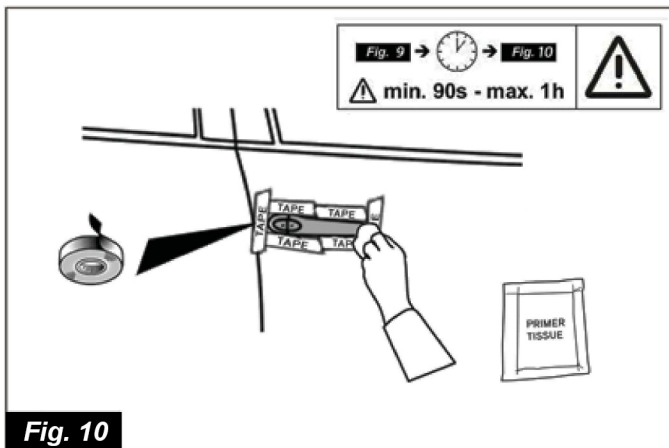

LIST OF PARTS

No.	PART NAME	Q.TY
1	Grip cover without I-Key	2
2	Key escut	1
3	Escut	1
4	Primer tissue	1
5	Installation Instruction ReplacementTemplate	1

TOOLS REQUIRED

NOTE: Dealer Installation Recommended

Fig. 1

Fig. 2

Fig. 3

Fig. 4

Fig. 5

Fig. 6

***Apply uniform pressure
of approx. 15-20 LBS over
entire part and repeat a few times**

Fig. 13