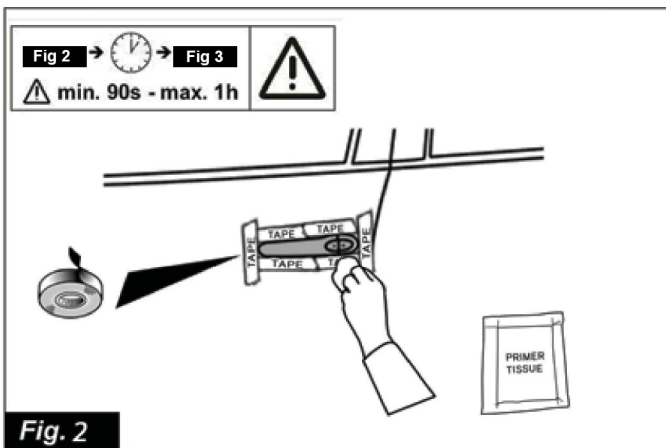

LIST OF PARTS

No.	PART NAME	Q.TY
1	Grip cover without I-Key	2
2	Key escut	1
3	Escut	1
4	Primer tissue	1
5	Installation Instruction ReplacementTemplate	1

TOOLS REQUIRED

NOTE: Dealer Installation Recommended

Fig. 1

Fig. 2

Fig. 3

Fig. 4

Fig. 5

Fig. 6

***Apply uniform pressure
of approx. 15-20 LBS over
entire part and repeat a few times**

Fig. 13