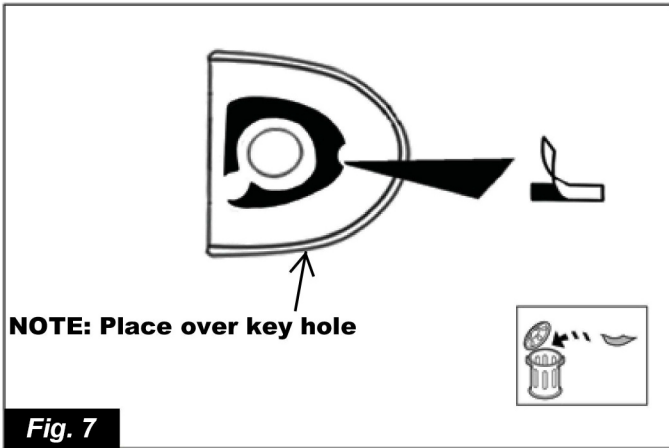

NISSAN

Part Number

KE605-1K051XX

(XX designates color)

Versa - Note

Nissan International S.A.

Made in Italy

Part Name: Front Door Handle Covers - Painted (without I-Key)

LIST OF PARTS

No.	PART NAME	Q.TY
1	Grip cover without I-Key	2
2	Key escut	1
3	Escut	1
4	Primer tissue	1
5	Installation Instruction ReplacementTemplate	1

TOOLS REQUIRED

NOTE: Dealer Installation Recommended

Fig. 1

Fig. 2

Fig. 3

Fig. 4

Fig. 5

Fig. 6

***Apply uniform pressure
of approx. 15-20 LBS over
entire part and repeat a few times**

Fig. 13

LHD=RHD

LHS=RHS

Fig. 14