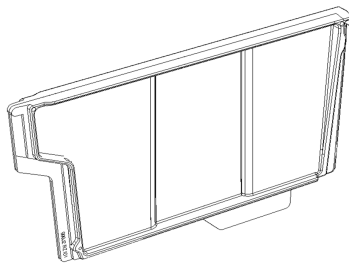

KIT CONTENTS:

Item	Qty.	Part Description	Service Part Number
A	2	Divider-Underfloor Storage	999C2 RZ101
B	1	Installation Instructions Replacement Template	999V2 AW000

A

STOP Important! Read Before Installation!

Clear Installation Requirements:

WARNING

B

TOOLS REQUIRED:

- No tools required.