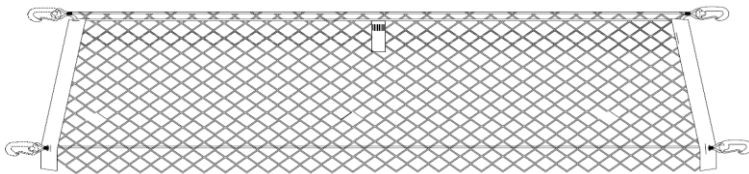

GENUINE PARTS

INSTALLATION INSTRUCTIONS

DESCRIPTION:	Cargo Net
APPLICATION:	Murano
PART NUMBER:	999C1 C3000
KIT CONTENTS:	

Item	Qty.	Part Description	Service Part Number
A	1	Cargo Net	999C1 C3000
B	1	Installation Instruction Replacement Template	999V2 AW000

INSTALLATION PROCEDURE:

Fig. 1

- 1) Install net in cargo area with pull tab facing rear of vehicle (Fig. 1).

Fig. 2

- 2) Connect net clips to vehicle mounts as shown. Repeat for opposite side of cargo area.