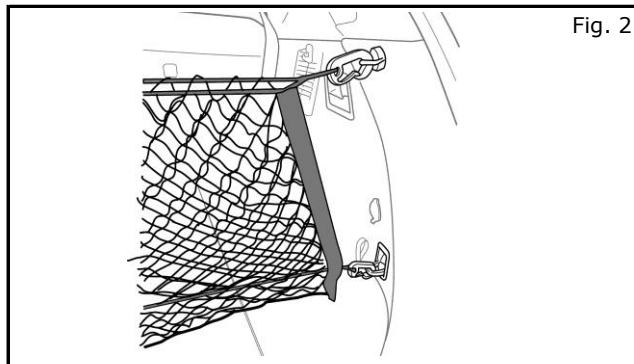

A

B

TOOLS REQUIRED:

- No tools required

PRE-INSTALLATION WARNINGS, CAUTIONS, CRITICAL STEPS, and NOTES:

- Ensure that net is securely attached so items do not fall out during transit.
- Keep this installation instruction sheet with the Vehicle Owner's Manual for future reference.
- Max load not to exceed 30 lbs.

INSTALLATION PROCEDURE:

Fig. 1

- 1) Install net in cargo area with pull tab facing rear of vehicle (Fig. 1).

Fig. 2

- 2) Connect net clips to vehicle mounts as shown. Repeat for opposite side of cargo area.