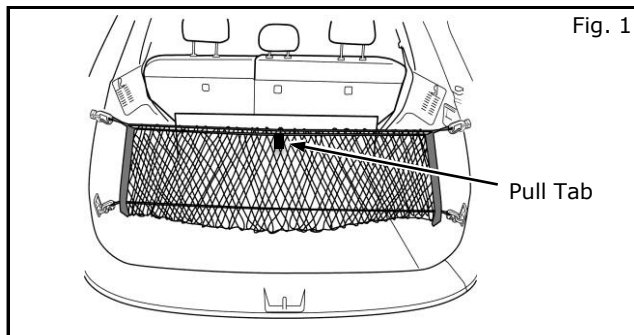

A

B

TOOLS REQUIRED:

- No tools required

PRE-INSTALLATION WARNINGS, CAUTIONS, CRITICAL STEPS, and NOTES:

- Ensure that net is securely attached so items do not fall out during transit.
- Keep this installation instruction sheet with the Vehicle Owner's Manual for future reference.
- Max load not to exceed 30 lbs.

INSTALLATION PROCEDURE:

Fig. 1

- 1) Install net in cargo area with pull tab facing rear of vehicle (Fig. 1).

Fig. 2

- 2) Connect net clips to vehicle mounts as shown. Repeat for opposite side of cargo area.