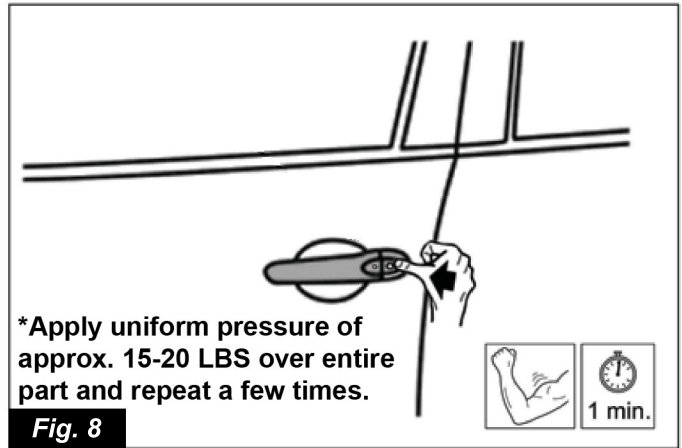

NISSAN

Part Number

KE605-1K052XX
(XX designates color)

Versa - Note

Nissan International S.A.
Made in Italy

Part Name: Front Door Handle Covers - Painted (with I-Key)

LIST OF PARTS

No.	PART NAME	Q.TY
1	Grip cover with I-Key	2
2	Key escut	1
3	Escut	1
4	Primer tissue	1
5	Installation Instruction ReplacementTemplate	1

TOOLS REQUIRED

NOTE: Dealer Installation Recommended

Fig. 1

Fig. 2

Fig. 3

Fig. 4

Fig. 5

Fig. 6