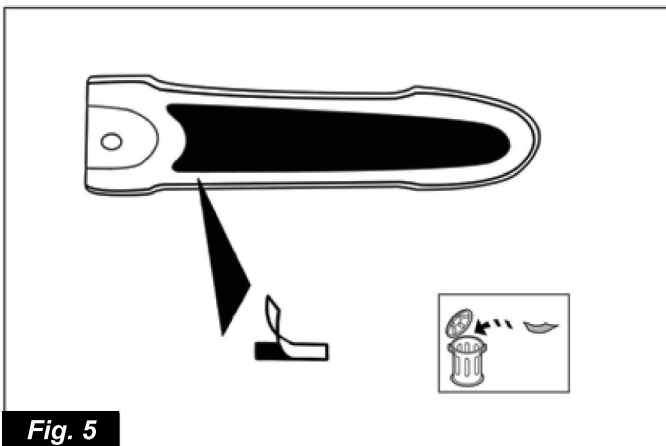

NISSAN

Part Number

KE605-1K052XX
(XX designates color)

Versa - Note

Nissan International S.A.
Made in Italy

Part Name: Front Door Handle Covers - Painted (with I-Key)

LIST OF PARTS

No.	PART NAME	Q.TY
1	Grip cover with I-Key	2
2	Key escut	1
3	Escut	1
4	Primer tissue	1
5	Installation Instruction ReplacementTemplate	1

TOOLS REQUIRED

NOTE: Dealer Installation Recommended

Fig. 1

Fig. 2

Fig. 3

Fig. 4

Fig. 5

Fig. 6