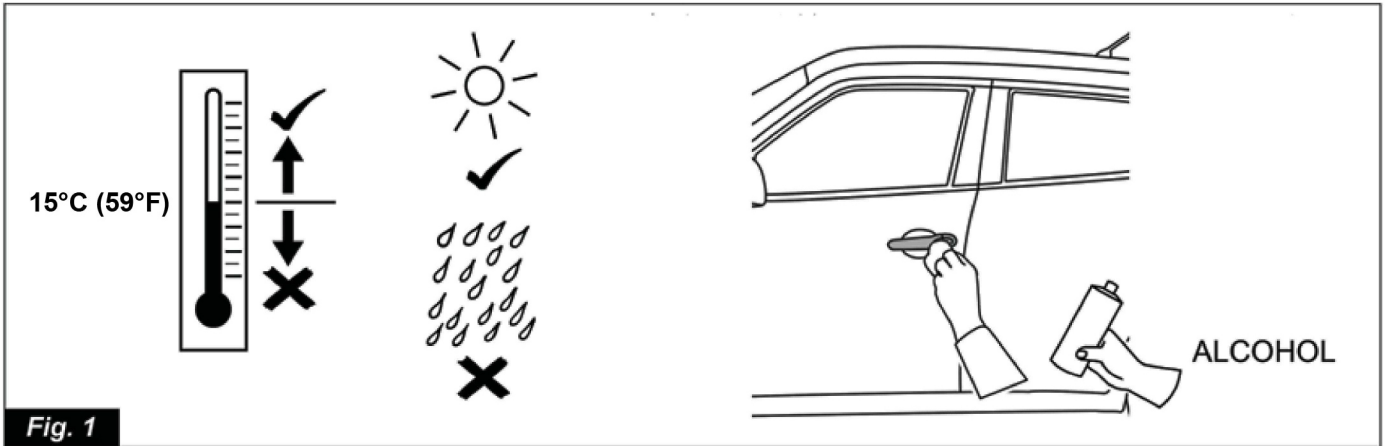

NISSAN

Part Number

KE605-1K052XX
(XX designates color)

Versa - Note

Nissan International S.A.
Made in Italy

Part Name: Front Door Handle Covers - Painted (with I-Key)

LIST OF PARTS

No.	PART NAME	Q.TY
1	Grip cover with I-Key	2
2	Key escut	1
3	Escut	1
4	Primer tissue	1
5	Installation Instruction ReplacementTemplate	1

TOOLS REQUIRED

NOTE: Dealer Installation Recommended

Fig. 1

Fig. 2

Fig. 3

Fig. 4

Fig. 5

Fig. 6