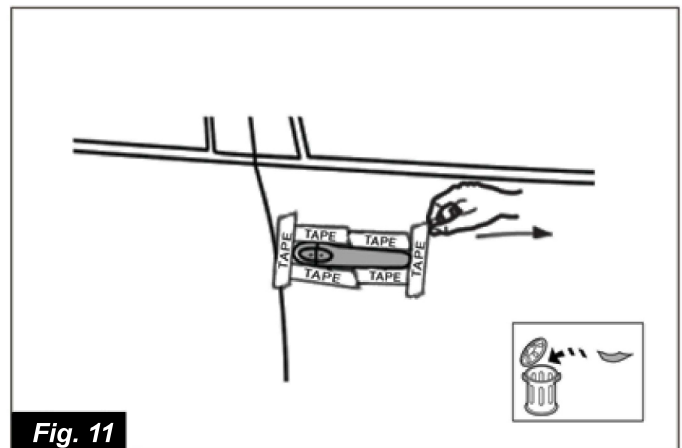

NISSAN

Part Number

KE605-1K052XX
(XX designates color)

Versa - Note

Nissan International S.A.
Made in Italy

Part Name: Front Door Handle Covers - Painted (with I-Key)

LIST OF PARTS

No.	PART NAME	Q.TY
1	Grip cover with I-Key	2
2	Key escut	1
3	Escut	1
4	Primer tissue	1
5	Installation Instruction ReplacementTemplate	1

TOOLS REQUIRED

NOTE: Dealer Installation Recommended

Fig. 1

Fig. 2

Fig. 3

Fig. 4

Fig. 5

Fig. 6

***Apply uniform pressure
of approx. 15-20 LBS over
entire part and repeat a few times**

Fig. 13

LHD=RHD

LHS=RHS

Fig. 14