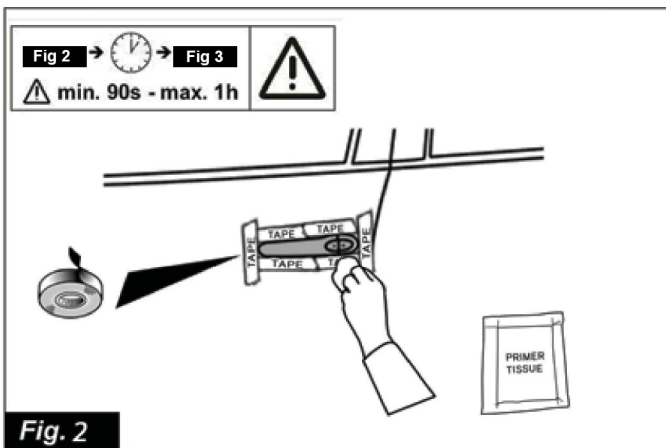

NISSAN

Part Number

KE605-1K052XX
(XX designates color)

Versa - Note

Nissan International S.A.
Made in Italy

Part Name: Front Door Handle Covers - Painted (with I-Key)

LIST OF PARTS

No.	PART NAME	Q.TY
1	Grip cover with I-Key	2
2	Key escut	1
3	Escut	1
4	Primer tissue	1
5	Installation Instruction ReplacementTemplate	1

TOOLS REQUIRED

NOTE: Dealer Installation Recommended

Fig. 1

Fig. 2

Fig. 3

Fig. 4

Fig. 5

Fig. 6