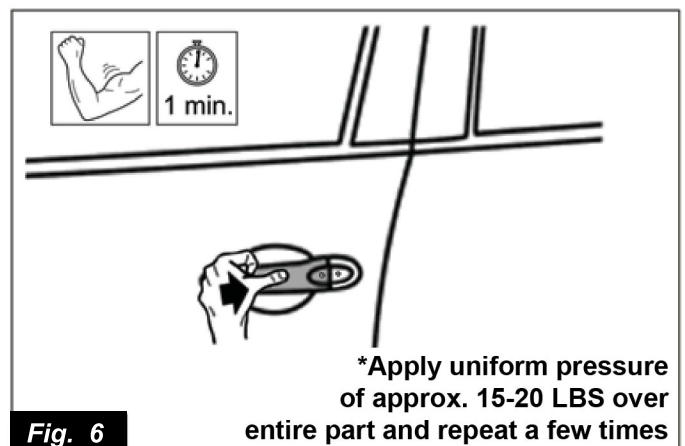

NISSAN

Part Number

KE605-1K052XX
(XX designates color)

Versa - Note

Nissan International S.A.
Made in Italy

Part Name: Front Door Handle Covers - Painted (with I-Key)

LIST OF PARTS

No.	PART NAME	Q.TY
1	Grip cover with I-Key	2
2	Key escut	1
3	Escut	1
4	Primer tissue	1
5	Installation Instruction ReplacementTemplate	1

TOOLS REQUIRED

NOTE: Dealer Installation Recommended

Fig. 1

Fig. 2

Fig. 3

Fig. 4

Fig. 5

Fig. 6

***Apply uniform pressure
of approx. 15-20 LBS over
entire part and repeat a few times**

Fig. 13

LHD=RHD

LHS=RHS

Fig. 14