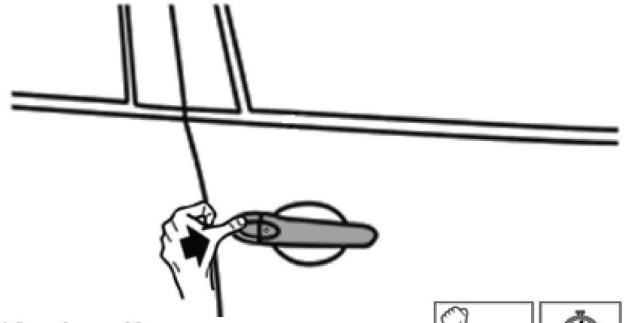

NISSAN

Part Number

KE605-1K052XX
(XX designates color)

Versa - Note

Nissan International S.A.
Made in Italy

Part Name: Front Door Handle Covers - Painted (with I-Key)

LIST OF PARTS

No.	PART NAME	Q.TY
1	Grip cover with I-Key	2
2	Key escut	1
3	Escut	1
4	Primer tissue	1
5	Installation Instruction ReplacementTemplate	1

TOOLS REQUIRED

NOTE: Dealer Installation Recommended

Fig. 1

Fig. 2

Fig. 3

Fig. 4

Fig. 5

Fig. 6

***Apply uniform pressure
of approx. 15-20 LBS over
entire part and repeat a few times**

Fig. 13

LHD=RHD

LHS=RHS

Fig. 14