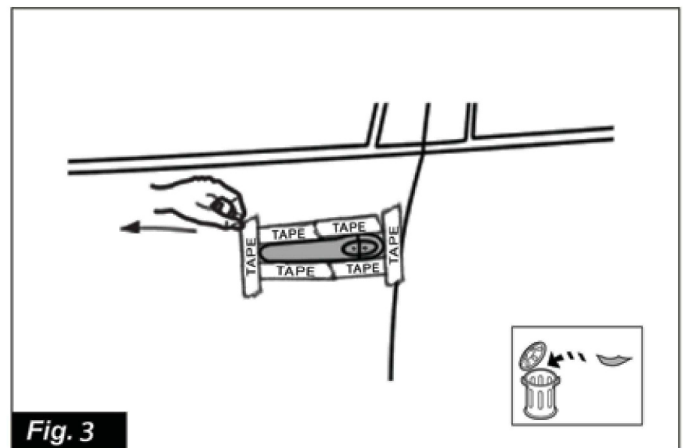

NISSAN

Part Number

KE605-1K052XX
(XX designates color)

Versa - Note

Nissan International S.A.
Made in Italy

Part Name: Front Door Handle Covers - Painted (with I-Key)

LIST OF PARTS

No.	PART NAME	Q.TY
1	Grip cover with I-Key	2
2	Key escut	1
3	Escut	1
4	Primer tissue	1
5	Installation Instruction ReplacementTemplate	1

TOOLS REQUIRED

NOTE: Dealer Installation Recommended

Fig. 1

Fig. 2

Fig. 3

Fig. 4

Fig. 5

Fig. 6

***Apply uniform pressure
of approx. 15-20 LBS over
entire part and repeat a few times**

Fig. 13

LHD=RHD

LHS=RHS

Fig. 14