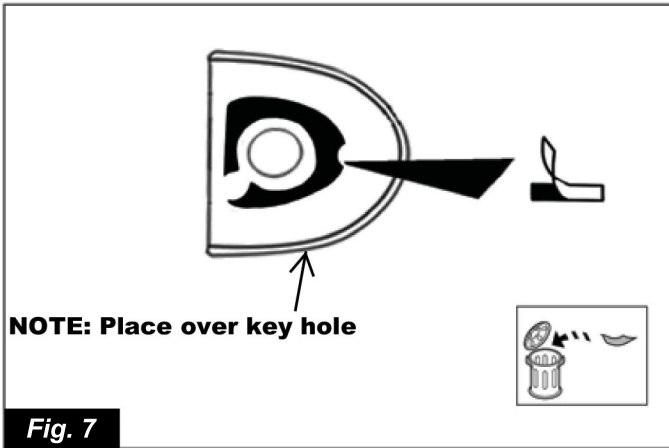

NISSAN

Part Number

KE605-1K052XX
(XX designates color)

Versa - Note

Nissan International S.A.
Made in Italy

Part Name: Front Door Handle Covers - Painted (with I-Key)

LIST OF PARTS

No.	PART NAME	Q.TY
1	Grip cover with I-Key	2
2	Key escut	1
3	Escut	1
4	Primer tissue	1
5	Installation Instruction ReplacementTemplate	1

TOOLS REQUIRED

NOTE: Dealer Installation Recommended

Fig. 1

Fig. 2

Fig. 3

Fig. 4

Fig. 5

Fig. 6

***Apply uniform pressure
of approx. 15-20 LBS over
entire part and repeat a few times**

Fig. 13

LHD=RHD

LHS=RHS

Fig. 14