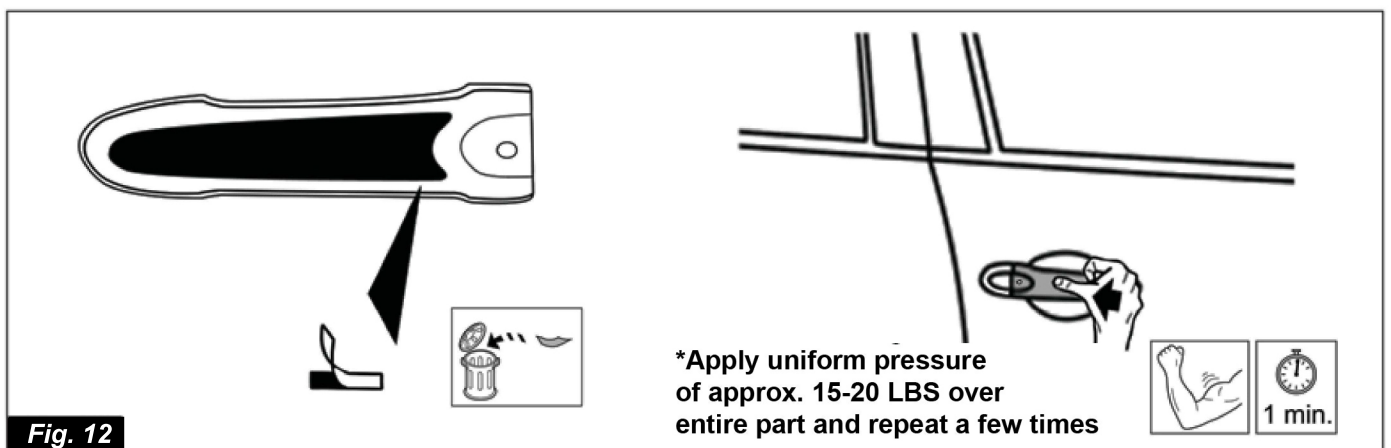

NISSAN

Part Number

KE605-1K052XX
(XX designates color)

Versa - Note

Nissan International S.A.
Made in Italy

Part Name: Front Door Handle Covers - Painted (with I-Key)

LIST OF PARTS

No.	PART NAME	Q.TY
1	Grip cover with I-Key	2
2	Key escut	1
3	Escut	1
4	Primer tissue	1
5	Installation Instruction ReplacementTemplate	1

TOOLS REQUIRED

NOTE: Dealer Installation Recommended

Fig. 1

Fig. 2

Fig. 3

Fig. 4

Fig. 5

Fig. 6

***Apply uniform pressure
of approx. 15-20 LBS over
entire part and repeat a few times**

Fig. 13

LHD=RHD

LHS=RHS

Fig. 14