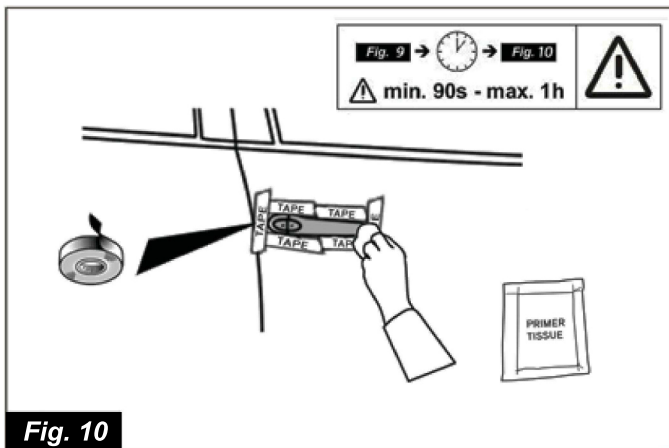

NISSAN

Part Number

KE605-1K052XX
(XX designates color)

Versa - Note

Nissan International S.A.
Made in Italy

Part Name: Front Door Handle Covers - Painted (with I-Key)

LIST OF PARTS

No.	PART NAME	Q.TY
1	Grip cover with I-Key	2
2	Key escut	1
3	Escut	1
4	Primer tissue	1
5	Installation Instruction ReplacementTemplate	1

TOOLS REQUIRED

NOTE: Dealer Installation Recommended

Fig. 1

Fig. 2

Fig. 3

Fig. 4

Fig. 5

Fig. 6

***Apply uniform pressure
of approx. 15-20 LBS over
entire part and repeat a few times**

Fig. 13

LHD=RHD

LHS=RHS

Fig. 14