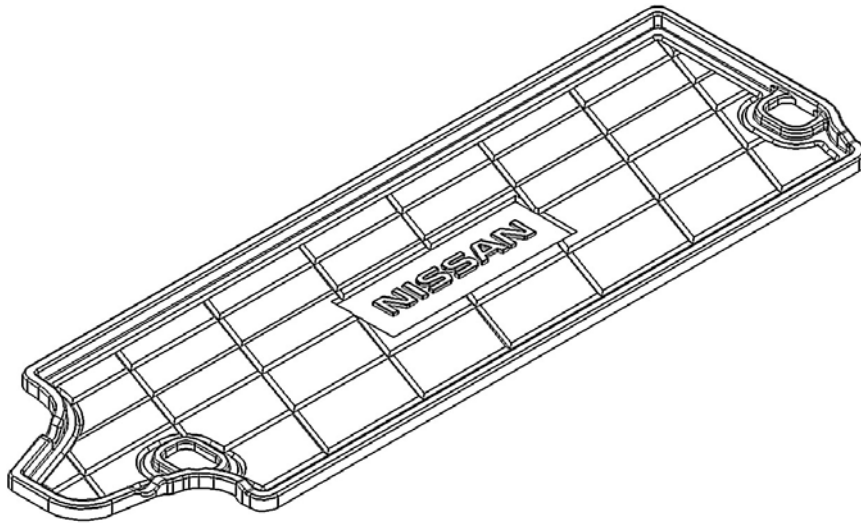

## GENUINE PARTS

### INSTALLATION INSTRUCTIONS

**1. DESCRIPTION:** Cargo Area Protector

**2. APPLICATION:** Pathfinder

**3. PART NUMBER:** 999C3 XR003 / 999C3 XU000

**4. KIT CONTENTS:**

Item	Qty	Description		
A	1	Cargo Area Protector		
B	1	Installation Instructions <a href="#">Replacement Template</a>		

**5. TOOLS REQUIRED:**

None.

**6. INSTALLATION PRECAUTIONS / NOTES:**

When first installed the cargo area protector may appear bent or curled up at the edges. This is temporary and your cargo area protector will lie flat within a few hours. (This may take longer in colder climates).